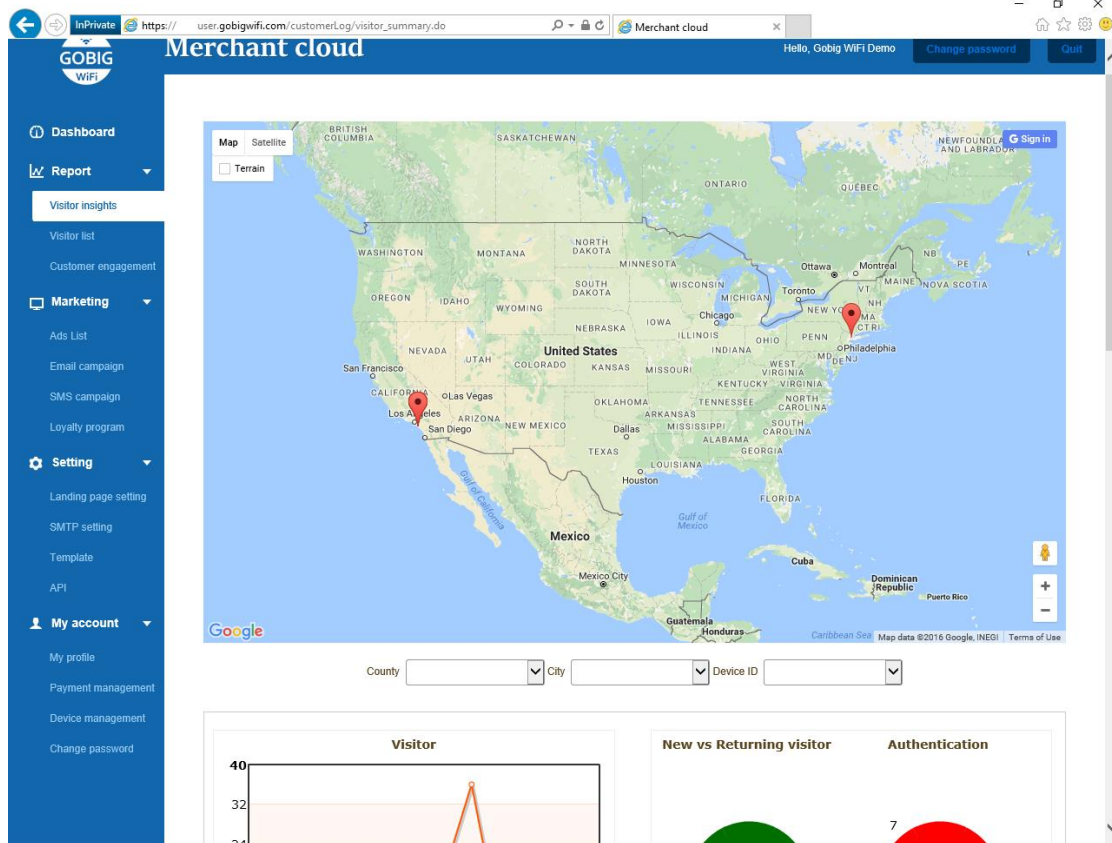

Merchant Cloud

Descriptions:

Gobig Wifi Merchant Cloud is a cloud based SaaS solution, which is built on world class cloud platform and top-tier data center and includes three packages providing different features and functions, for our customers to remotely configure, monitor and manage connected wifi appliances, customize the landing page, upload and post the Ads, configure SMS/Facebook/Google+/Twitter/WeChat/Video/ID login option, manage whitelist and blacklist and bandwidth, review use statistics and export user data, configure customer portal and Point of Sales systems integration, configure